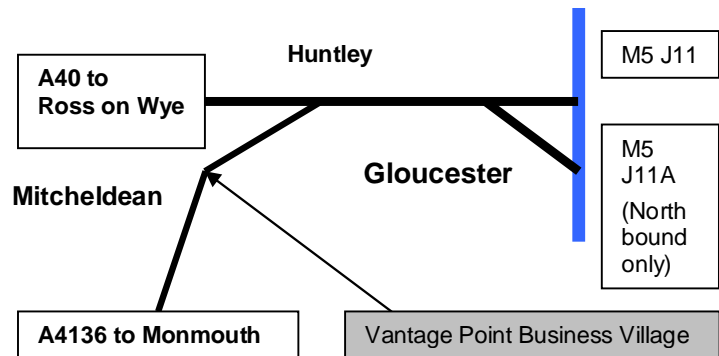

Location map

Fresh Management Solutions Ltd

The Carlson Suite
 Vantage Point Business Village
 Mitcheldean
 Gloucestershire
 GL17 0DD

t. 01594 546322

e. contact@freshmanagementsolutions.co.uk

Directions to Mitcheldean

Vantage Point Business Village is located on the A4136 near Mitcheldean, about 12 miles from Gloucester and the M5.

- If travelling from the M5, take the A40 towards Ross on Wye.
- In Huntley village take the A4136 towards Mitcheldean (left at traffic lights at the end of the village).
- Pass Harts Barn on the right hand side and travel up the hill towards Mitcheldean.
- Turn right into the filter system for Vantage Point (on a left hand bend).

Directions within the Business village

The Carlson Suite is located on the top floor of **Building 8**.

- Enter the site past the Gatehouse (no need to report).
- Follow the main route into the site and take the sharp left turn.
- At the T junction take a left turn and the Visitors car park for Building 8 is on the right.
- Take the lift to level 4 from the **Blue Atrium** near the Visitors car park.

Vantage Point Business Village

Visitors car park

Entrance from A4136